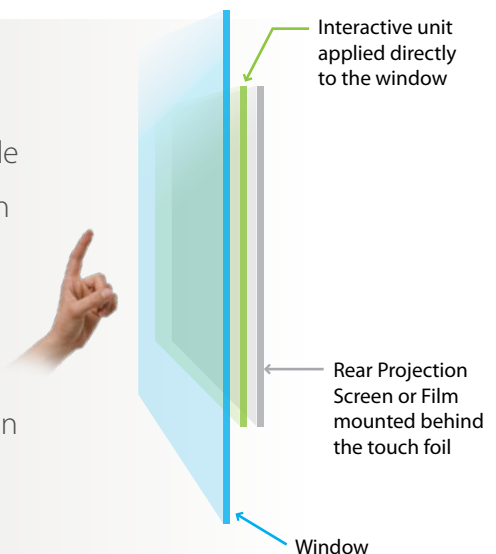

We offer dealers and integrators dealer pricing on all touch products as well as service and support!

Call or e-mail today for your pricing!

The Future of Digital Signage is INTERACTIVE!

Thru-Glass touch screen technology is a unique way to communicate with your customers and make your window work for you.

When coupled with a rear screen or rear projection film, this amazing system will allow people on the street to make choices regarding products and services by simply touching your window, even when your store is closed.

QUICK FACTS:

- Wide range of screens sizes available
- Works with holographic or diffusion
- Suitable in high ambient light
- Vandal & shock resistant
- Long life expectancy
- Single cable for power & connection
- Easy to clean